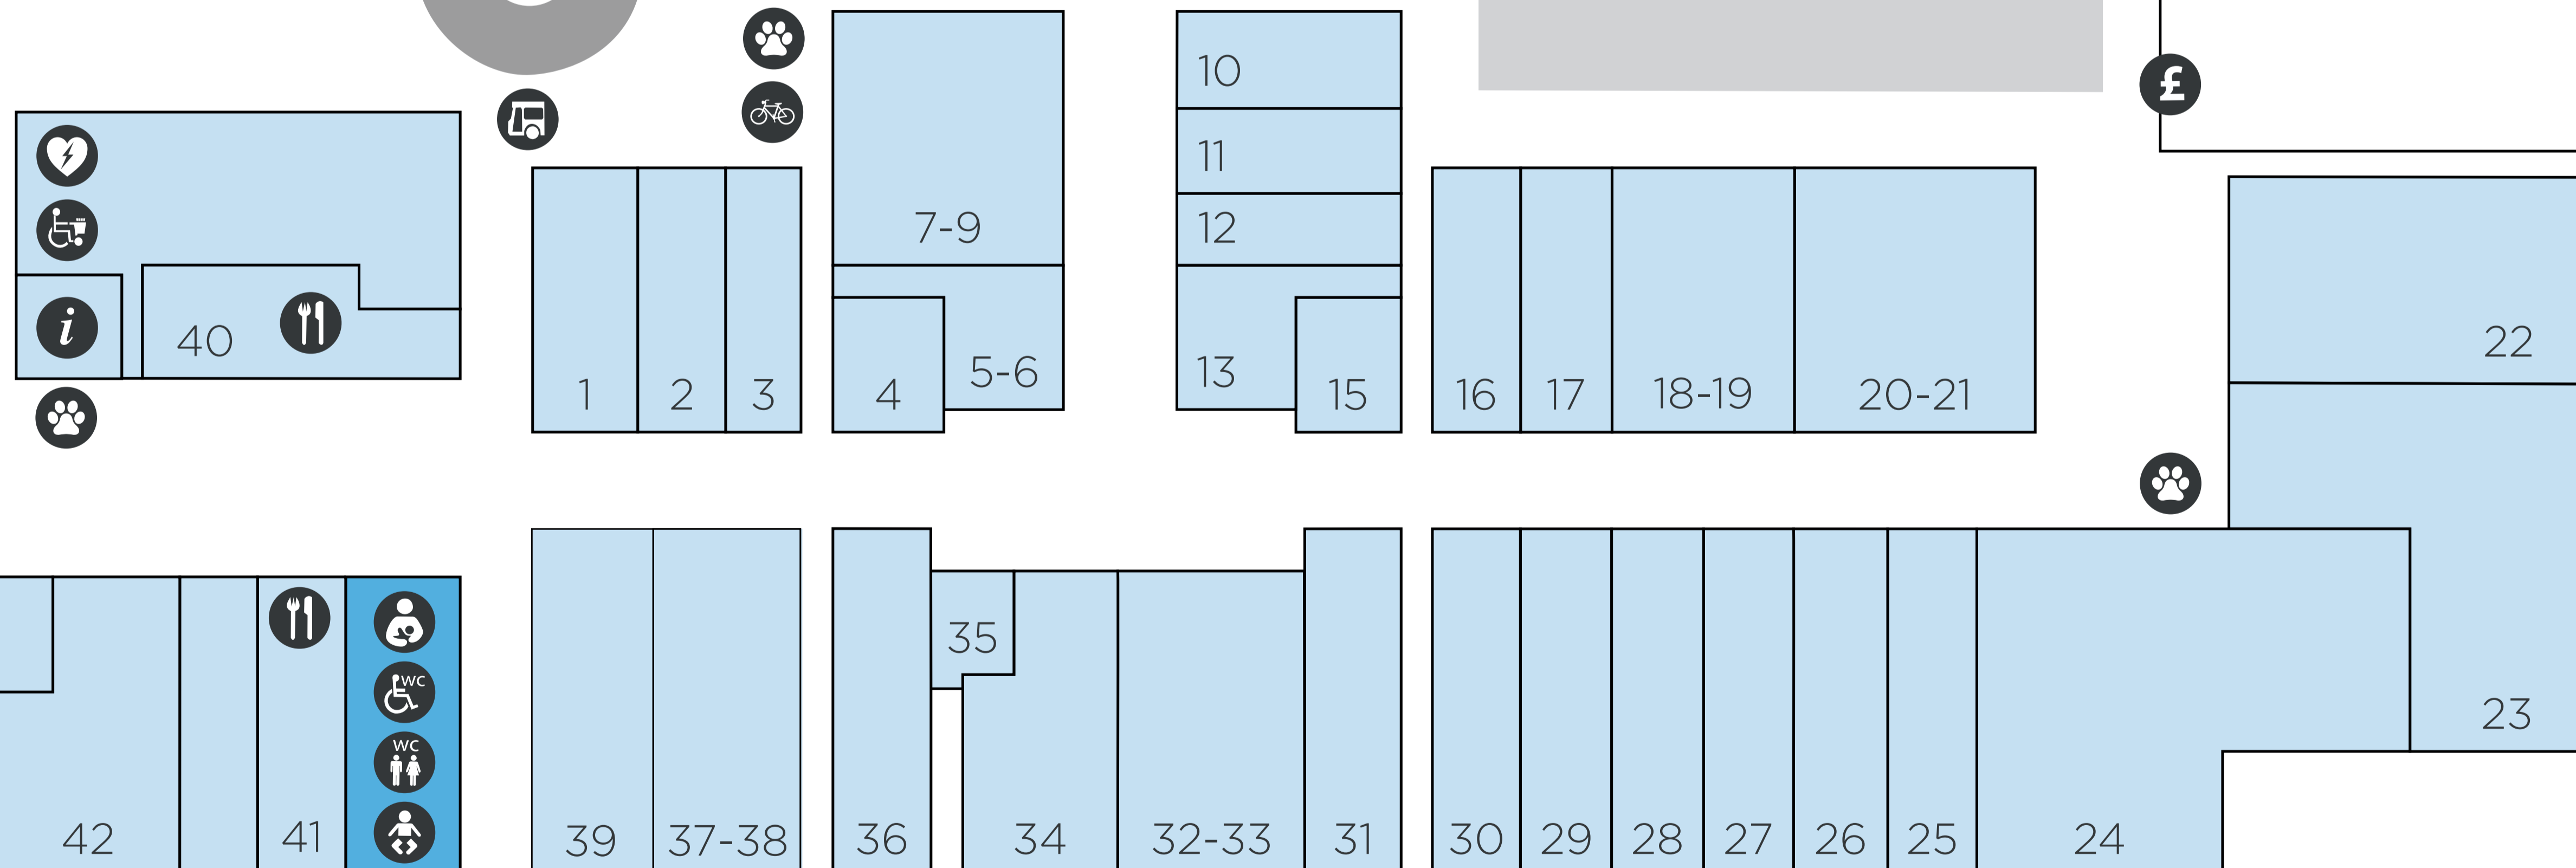

OUTLET SHOPPING

Clovelly Road

Affinity Car Park

FREE LONG STAY

Asda Car Park

MAXIMUM FREE 2 HOUR STAY

Really Wild Planet CIC

44

43

Store Directory

FASHION

- 20-21 Animal
- 25 Bonmarché
- 26 Cotton Traders
- 39 Clarks
- 28 Crew Clothing
- 02 BROKEN
- 22 EWM
- 01 Klass
- 24 Next Outlet
- 18-19 Pavers
- 7-9 Peacocks
- 10 Quba & Co
- 03 Roman
- 36 Saltrock
- 34 Skechers
- 13-14 Weird Fish

GIFTS & ACCESSORIES

- 5-6 L&H Jewellery
- 16 Card Factory
- 15 Claire's
- 27 Gift Company
- 29 The Works

SPORTS & OUTDOOR

- 20-21 Mountain Warehouse
- 23 Sports Direct
- 32-33 Trespass

EATERIES

- 41 Costa
- 40 The Cornish Bakery

ATTRACTIONS

- 43 World of Wonder
- 44 Really Wild Planet

HEALTH & BEAUTY

- 37-38 Beauty Outlet
- 04 H&B
- 35 The Fragrance Shop

HOMEWARE

- 30 Julian Charles
- 22 Ponden Home
- 17 Procook

Information

- Nursing
- Petrol Filling Station
- Accessible Toilets
- Bus Stop
- Toilets
- Bike Park
- Baby Changing
- Dog Water Station
- Cashpoint
- Wheelchair Hire
- Food
- Defibrillator and First Aid*
- Tourist Information & Centre Management Office
- Pharmacy