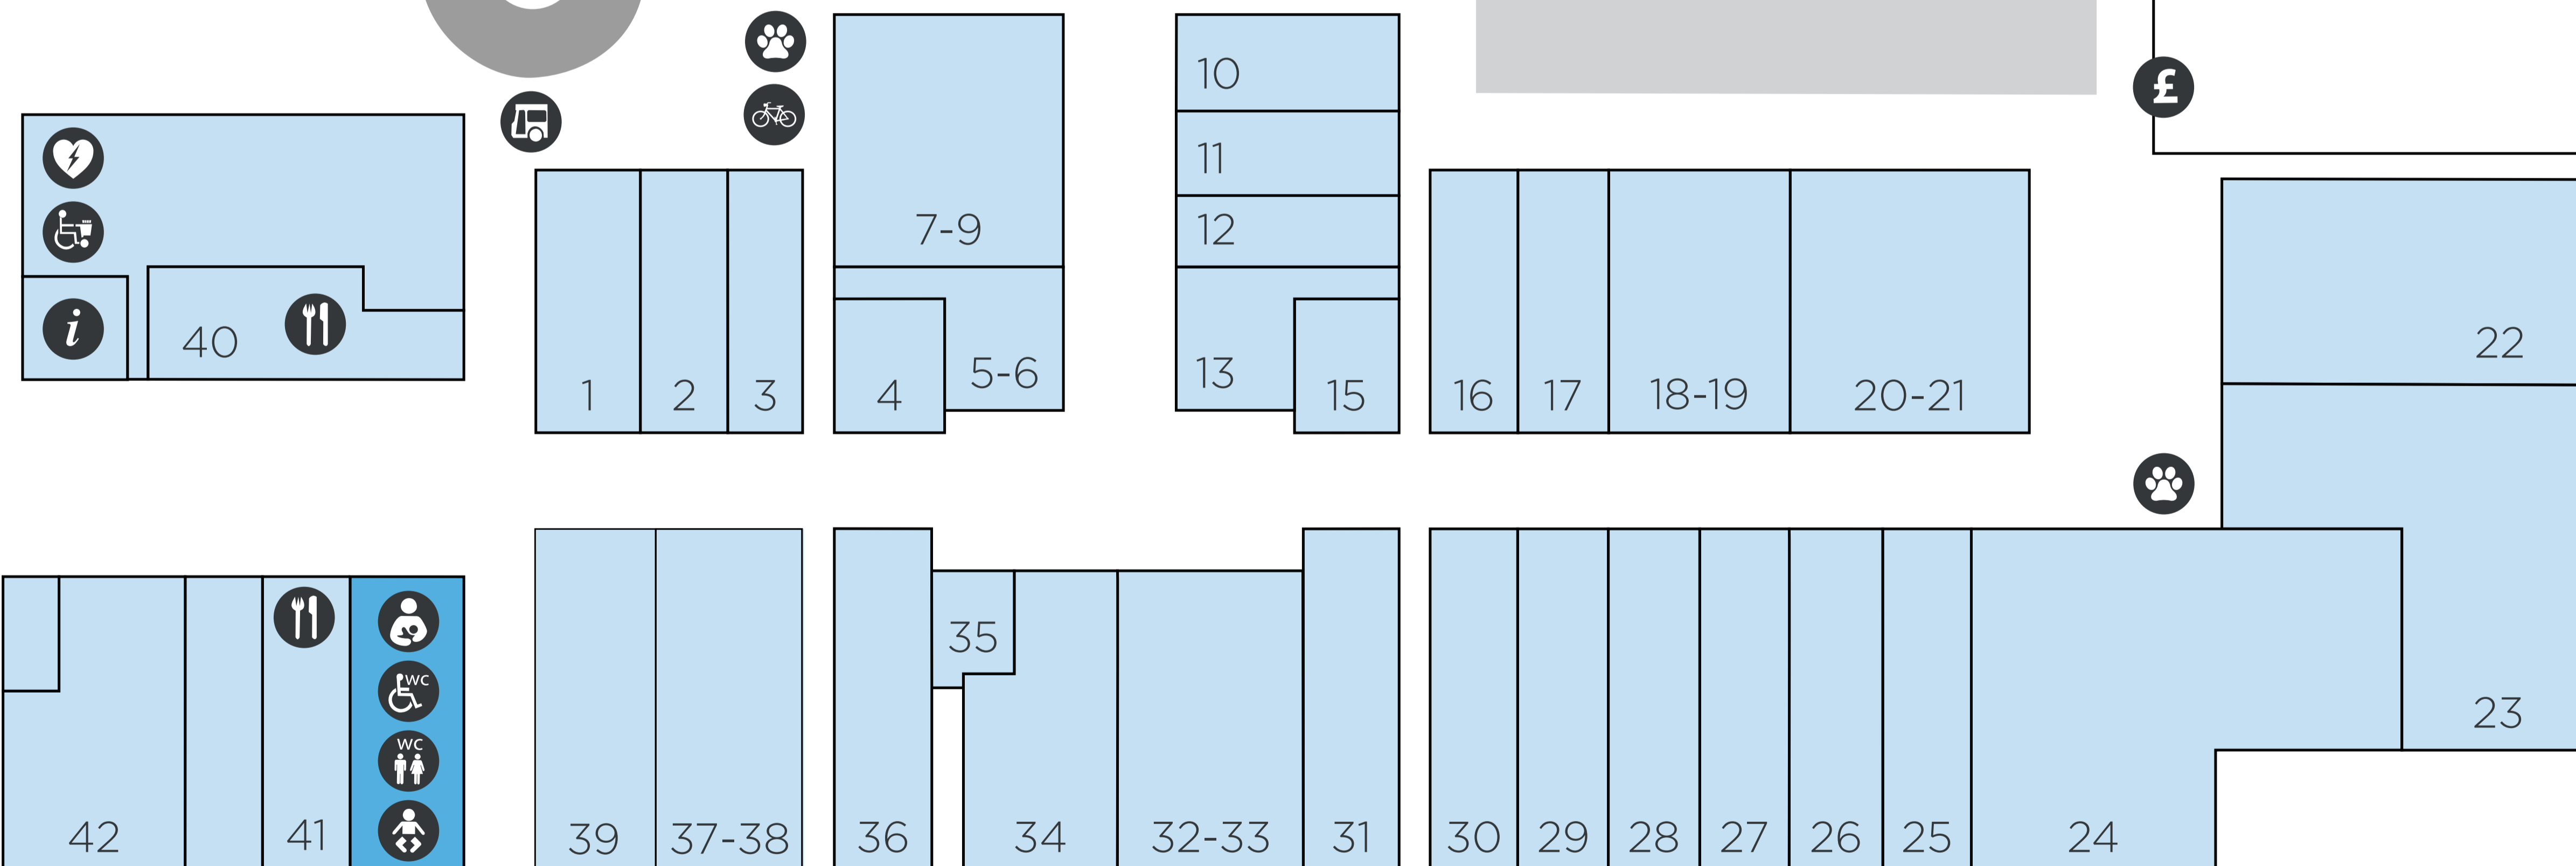

OUTLET SHOPPING

Clovelly Road

Affinity Car Park
P
 FREE LONG STAY

Asda Car Park
P
 MAXIMUM FREE 2 HOUR STAY

ASDA

Really Wild Planet CIC

44

43

Store Directory

FASHION

- 20-21 Animal
- 25 Bonmarché
- 26 Cotton Traders
- 39 Clarks
- 28 Crew Clothing
- 02 Daw's Clothing Co
- 22 EWM
- 01 Klass
- 24 Next Outlet
- 18-19 Pavers
- 7-9 Peacocks
- 10 Quba & Co
- 03 Roman
- 36 Saltrock
- 34 Skechers
- 12 Urban
- 13-14 Weird Fish

ATTRACTIONS

- 43 World of Wonder
- 44 Really Wild Planet

HEALTH & BEAUTY

- 37-38 Beauty Outlet
- 04 H&B
- 35 The Fragrance Shop

HOMEWARE

- 30 Julian Charles
- 22 Ponden Home
- 17 Procook

Information

- Nursing
- Petrol Filling Station
- Accessible Toilets
- Bus Stop
- Toilets
- Bike Park
- Baby Changing
- Dog Water Station
- Cashpoint
- Wheelchair Hire
- Food
- Defibrillator and First Aid*
- Tourist Information
- Pharmacy